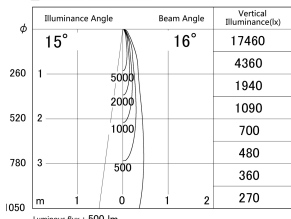

Item no. DD161-0515WW9040-FX

Series Name: AMMA Φ80 series Lens type Fixed Antiglare (DD161-AG-FX)

■ Lighting Distribution Curve (cd/1000 lm)

Installation	Recessed mount
Type	High-efficiency antiglare type fixed downlight
Fixture wattage	5W
Beam angle	16deg
Color Temp.	4000K
CRI	Ra>90
Luminous	500 lm
Body	Die-castaluminumalloy
Body finish	N/A
Trim finish	White
Reflector finish	White
IP Rate	IP20
Light source	COB module
Input Voltage	AC220~240V
Dimming Type	Non-Dimmable
Certificate	CE,CCC
Cut Hole	80mm