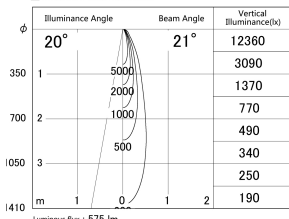

Item no. DD161-0520WW9040-FX

Series Name: AMMA Φ80 series Lens type
Fixed Antiglare (DD161-AG-FX)

■ Lighting Distribution Curve (cd/1000 lm)

Installation	Recessed mount
Type	High-efficiency antiglare type fixed downlight
Fixture wattage	5W
Beam angle	21deg
Color Temp.	4000K
CRI	Ra>90
Luminous	573 lm
Body	Die-cast aluminum alloy
Body finish	N/A
Trim finish	White
Reflector finish	White
IP Rate	IP20
Light source	COB module
Input Voltage	AC220~240V
Dimming Type	Non-Dimmable
Certificate	CE,CCC
Cut Hole	80mm