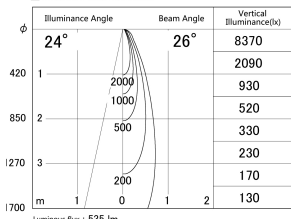

Item no. DD161-0525WW9040-FX

Series Name: AMMA Φ80 series Lens type
Fixed Antiglare (DD161-AG-FX)

■ Lighting Distribution Curve (cd/1000 lm)

Installation	Recessed mount
Type	High-efficiency antiglare type fixed downlight
Fixture wattage	5W
Beam angle	26deg
Color Temp.	4000K
CRI	Ra>90
Luminous	535 lm
Body	Die-cast aluminum alloy
Body finish	N/A
Trim finish	White
Reflector finish	White
IP Rate	IP20
Light source	COB module
Input Voltage	AC220~240V
Dimming Type	Non-Dimmable
Certificate	CE,CCC
Cut Hole	80mm