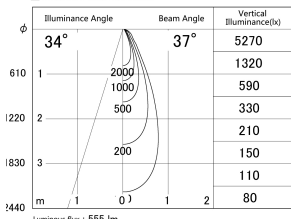

Item no. DD161-0535WW9040-FX

Series Name: AMMA Φ80 series Lens type
Fixed Antiglare (DD161-AG-FX)

■ Lighting Distribution Curve (cd/1000 lm)

Installation	Recessed mount
Type	High-efficiency antiglare type fixed downlight
Fixture wattage	5W
Beam angle	37deg
Color Temp.	4000K
CRI	Ra>90
Luminous	555 lm
Body	Die-cast aluminum alloy
Body finish	N/A
Trim finish	White
Reflector finish	White
IP Rate	IP20
Light source	COB module
Input Voltage	AC220~240V
Dimming Type	Non-Dimmable
Certificate	CE,CCC
Cut Hole	80mm