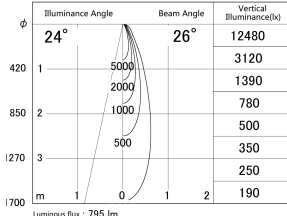

Installation	Recessed mount
Type	High-efficiency antiglare type fixed downlight
Fixture wattage	7.5W
Beam angle	26deg
Color Temp.	4000K
CRI	Ra>90
Luminous	797 lm
Body	Die-cast aluminum alloy
Body finish	N/A
Trim finish	White
Reflector finish	White
IP Rate	IP20
Light source	COB module
Input Voltage	AC220~240V
Dimming Type	Non-Dimmable
Certificate	CE,CCC
Cut Hole	80mm