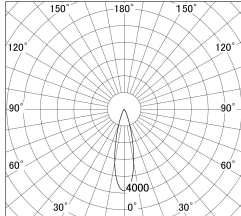

■ Lighting Distribution Curve (cd/1000 lm)

Installation	Recessed mount
Type	High-efficiency antiglare type fixed downlight
Fixture wattage	7.5W
Beam angle	26deg
Color Temp.	4000K
CRI	Ra>90
Luminous	797 lm
Body	Die-cast aluminum alloy
Body finish	N/A
Trim finish	White
Reflector finish	White
IP Rate	IP20
Light source	COB module
Input Voltage	AC220~240V
Dimming Type	Non-Dimmable
Certificate	CE,CCC
Cut Hole	80mm