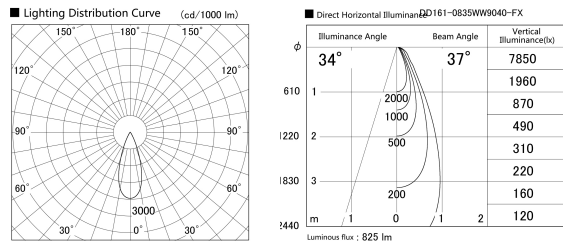

Item no. DD161-0835WW9040-FX

Series Name: AMMA Φ80 series Lens type
Fixed Antiglare (DD161-AG-FX)

Installation	Recessed mount
Type	High-efficiency antiglare type fixed downlight
Fixture wattage	7.5W
Beam angle	37deg
Color Temp.	4000K
CRI	Ra>90
Luminous	826 lm
Body	Die-cast aluminum alloy
Body finish	N/A
Trim finish	White
Reflector finish	White
IP Rate	IP20
Light source	COB module
Input Voltage	AC220~240V
Dimming Type	Non-Dimmable
Certificate	CE,CCC
Cut Hole	80mm