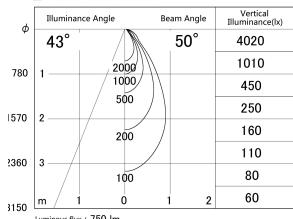

Installation	Recessed mount
Type	High-efficiency antiglare type fixed downlight
Fixture wattage	7.5W
Beam angle	50deg
Color Temp.	4000K
CRI	Ra>90
Luminous	750 lm
Body	Die-cast aluminum alloy
Body finish	N/A
Trim finish	White
Reflector finish	White
IP Rate	IP20
Light source	COB module
Input Voltage	AC220~240V
Dimming Type	Non-Dimmable
Certificate	CE,CCC
Cut Hole	80mm