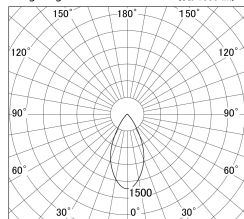

■ Lighting Distribution Curve (cd/1000 lm)

Installation	Recessed mount
Type	High-efficiency antiglare type fixed downlight
Fixture wattage	7.5W
Beam angle	50deg
Color Temp.	4000K
CRI	Ra>90
Luminous	750 lm
Body	Die-cast aluminum alloy
Body finish	N/A
Trim finish	White
Reflector finish	White
IP Rate	IP20
Light source	COB module
Input Voltage	AC220~240V
Dimming Type	Non-Dimmable
Certificate	CE,CCC
Cut Hole	80mm