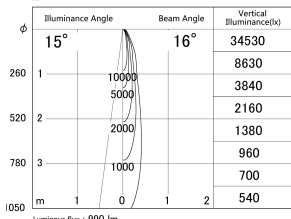

Installation	Recessed mount
Type	High-efficiency antiglare type fixed downlight
Fixture wattage	10.5W
Beam angle	16deg
Color Temp.	4000K
CRI	Ra>90
Luminous	989 lm
Body	Die-castaluminumalloy
Body finish	N/A
Trim finish	White
Reflector finish	White
IP Rate	IP20
Light source	COB module
Input Voltage	AC220~240V
Dimming Type	Non-Dimmable
Certificate	CE,CCC
Cut Hole	80mm