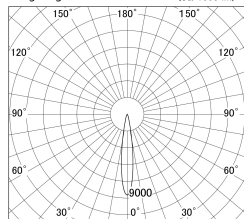

■ Lighting Distribution Curve (cd/1000 lm)

Installation	Recessed mount
Type	High-efficiency antiglare type fixed downlight
Fixture wattage	10.5W
Beam angle	16deg
Color Temp.	4000K
CRI	Ra>90
Luminous	989 lm
Body	Die-castaluminumalloy
Body finish	N/A
Trim finish	White
Reflector finish	White
IP Rate	IP20
Light source	COB module
Input Voltage	AC220~240V
Dimming Type	Non-Dimmable
Certificate	CE,CCC
Cut Hole	80mm