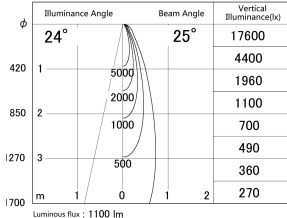

Installation	Recessed mount
Type	High-efficiency antiglare type fixed downlight
Fixture wattage	10.5W
Beam angle	25deg
Color Temp.	4000K
CRI	Ra>90
Luminous	1098 lm
Body	Die-cast aluminum alloy
Body finish	N/A
Trim finish	White
Reflector finish	White
IP Rate	IP20
Light source	COB module
Input Voltage	AC220~240V
Dimming Type	Non-Dimmable
Certificate	CE,CCC
Cut Hole	80mm