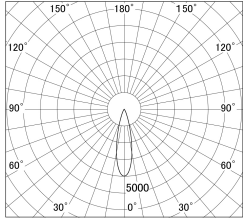

■ Lighting Distribution Curve (cd/1000 lm)

Installation	Recessed mount
Type	High-efficiency antiglare type fixed downlight
Fixture wattage	10.5W
Beam angle	25deg
Color Temp.	4000K
CRI	Ra>90
Luminous	1098 lm
Body	Die-cast aluminum alloy
Body finish	N/A
Trim finish	White
Reflector finish	White
IP Rate	IP20
Light source	COB module
Input Voltage	AC220~240V
Dimming Type	Non-Dimmable
Certificate	CE,CCC
Cut Hole	80mm