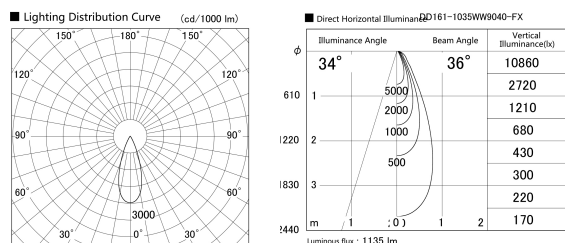

Item no. DD161-1035WW9040-FX

Series Name: AMMA Φ80 series Lens type  
Fixed Antiglare (DD161-AG-FX)

Installation	Recessed mount
Type	High-efficiency antiglare type fixed downlight
Fixture wattage	10.5W
Beam angle	36deg
Color Temp.	4000K
CRI	Ra>90
Luminous	1137 lm
Body	Die-cast aluminum alloy
Body finish	N/A
Trim finish	White
Reflector finish	White
IP Rate	IP20
Light source	COB module
Input Voltage	AC220~240V
Dimming Type	Non-Dimmable
Certificate	CE,CCC
Cut Hole	80mm