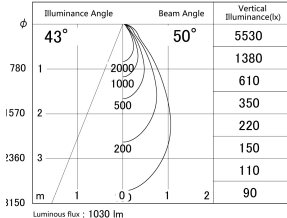

Installation	Recessed mount
Type	High-efficiency antiglare type fixed downlight
Fixture wattage	10.5W
Beam angle	50deg
Color Temp.	4000K
CRI	Ra>90
Luminous	1032 lm
Body	Die-cast aluminum alloy
Body finish	N/A
Trim finish	White
Reflector finish	White
IP Rate	IP20
Light source	COB module
Input Voltage	AC220~240V
Dimming Type	Non-Dimmable
Certificate	CE,CCC
Cut Hole	80mm