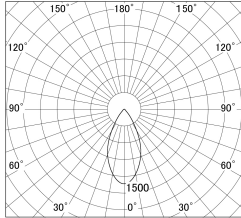

■ Lighting Distribution Curve (cd/1000 lm)

Installation	Recessed mount
Type	High-efficiency antiglare type fixed downlight
Fixture wattage	10.5W
Beam angle	50deg
Color Temp.	4000K
CRI	Ra>90
Luminous	1032 lm
Body	Die-cast aluminum alloy
Body finish	N/A
Trim finish	White
Reflector finish	White
IP Rate	IP20
Light source	COB module
Input Voltage	AC220~240V
Dimming Type	Non-Dimmable
Certificate	CE,CCC
Cut Hole	80mm