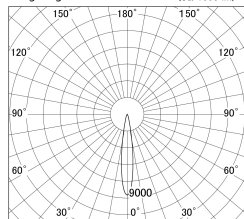

■ Lighting Distribution Curve (cd/1000 lm)

Installation	Recessed mount
Type	High-efficiency antiglare type fixed downlight
Fixture wattage	14W
Beam angle	16deg
Color Temp.	4000K
CRI	Ra>90
Luminous	1332 lm
Body	Die-castaluminumalloy
Body finish	N/A
Trim finish	White
Reflector finish	White
IP Rate	IP20
Light source	COB module
Input Voltage	AC220~240V
Dimming Type	Non-Dimmable
Certificate	CE,CCC
Cut Hole	80mm