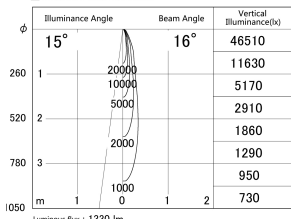

Installation	Recessed mount
Type	High-efficiency antiglare type fixed downlight
Fixture wattage	14W
Beam angle	16deg
Color Temp.	4000K
CRI	Ra>90
Luminous	1332 lm
Body	Die-castaluminumalloy
Body finish	N/A
Trim finish	White
Reflector finish	White
IP Rate	IP20
Light source	COB module
Input Voltage	AC220~240V
Dimming Type	Non-Dimmable
Certificate	CE,CCC
Cut Hole	80mm