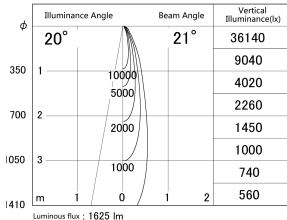

Installation	Recessed mount
Type	High-efficiency antiglare type fixed downlight
Fixture wattage	14W
Beam angle	21deg
Color Temp.	4000K
CRI	Ra>90
Luminous	1627 lm
Body	Die-castaluminumalloy
Body finish	N/A
Trim finish	White
Reflector finish	White
IP Rate	IP20
Light source	COB module
Input Voltage	AC220~240V
Dimming Type	Non-Dimmable
Certificate	CE,CCC
Cut Hole	80mm