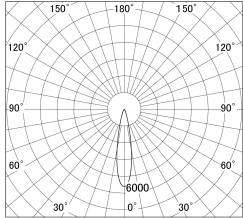

■ Lighting Distribution Curve (cd/1000 lm)

Installation	Recessed mount
Type	High-efficiency antiglare type fixed downlight
Fixture wattage	14W
Beam angle	21deg
Color Temp.	4000K
CRI	Ra>90
Luminous	1627 lm
Body	Die-castaluminumalloy
Body finish	N/A
Trim finish	White
Reflector finish	White
IP Rate	IP20
Light source	COB module
Input Voltage	AC220~240V
Dimming Type	Non-Dimmable
Certificate	CE,CCC
Cut Hole	80mm