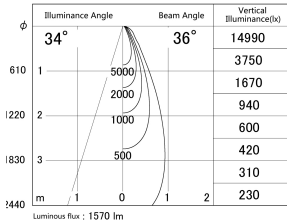

Installation	Recessed mount
Type	High-efficiency antiglare type fixed downlight
Fixture wattage	14W
Beam angle	36deg
Color Temp.	4000K
CRI	Ra>90
Luminous	1569 lm
Body	Die-castaluminumalloy
Body finish	N/A
Trim finish	White
Reflector finish	White
IP Rate	IP20
Light source	COB module
Input Voltage	AC220~240V
Dimming Type	Non-Dimmable
Certificate	CE,CCC
Cut Hole	80mm