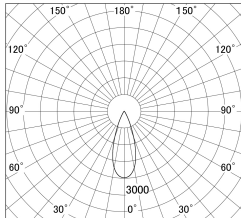

■ Lighting Distribution Curve (cd/1000 lm)

Installation	Recessed mount
Type	High-efficiency antiglare type fixed downlight
Fixture wattage	14W
Beam angle	36deg
Color Temp.	4000K
CRI	Ra>90
Luminous	1569 lm
Body	Die-castaluminumalloy
Body finish	N/A
Trim finish	White
Reflector finish	White
IP Rate	IP20
Light source	COB module
Input Voltage	AC220~240V
Dimming Type	Non-Dimmable
Certificate	CE,CCC
Cut Hole	80mm