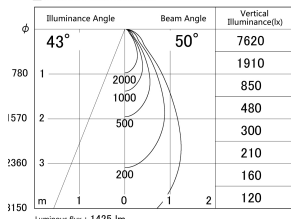

Installation	Recessed mount
Type	High-efficiency antiglare type fixed downlight
Fixture wattage	14W
Beam angle	50deg
Color Temp.	4000K
CRI	Ra>90
Luminous	1423 lm
Body	Die-cast aluminum alloy
Body finish	N/A
Trim finish	White
Reflector finish	White
IP Rate	IP20
Light source	COB module
Input Voltage	AC220~240V
Dimming Type	Non-Dimmable
Certificate	CE,CCC
Cut Hole	80mm