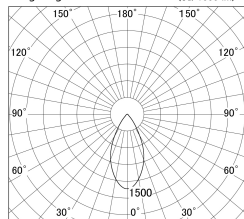

■ Lighting Distribution Curve (cd/1000 lm)

Installation	Recessed mount
Type	High-efficiency antiglare type fixed downlight
Fixture wattage	14W
Beam angle	50deg
Color Temp.	4000K
CRI	Ra>90
Luminous	1423 lm
Body	Die-cast aluminum alloy
Body finish	N/A
Trim finish	White
Reflector finish	White
IP Rate	IP20
Light source	COB module
Input Voltage	AC220~240V
Dimming Type	Non-Dimmable
Certificate	CE,CCC
Cut Hole	80mm