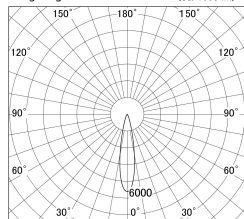

Installation	Recessed mount
Type	High-efficiency antiglare type fixed downlight
Fixture wattage	21W
Beam angle	21deg
Color Temp.	4000K
CRI	Ra>90
Luminous	2271 lm
Body	Die-cast aluminum alloy
Body finish	N/A
Trim finish	White
Reflector finish	White
IP Rate	IP20
Light source	COB module
Input Voltage	AC220~240V
Dimming Type	Non-Dimmable
Certificate	CE,CCC
Cut Hole	80mm

■ Lighting Distribution Curve (cd/1000 lm)