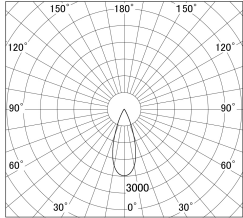

■ Lighting Distribution Curve (cd/1000 lm)