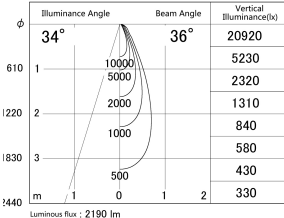

Item no. DD161-2035WW9040-FX

Series Name: AMMA Φ80 series Lens type
Fixed Antiglare (DD161-AG-FX)

■ Lighting Distribution Curve (cd/1000 lm)

Installation	Recessed mount
Type	High-efficiency antiglare type fixed downlight
Fixture wattage	21W
Beam angle	36deg
Color Temp.	4000K
CRI	Ra>90
Luminous	2190 lm
Body	Die-cast aluminum alloy
Body finish	N/A
Trim finish	White
Reflector finish	White
IP Rate	IP20
Light source	COB module
Input Voltage	AC220~240V
Dimming Type	Non-Dimmable
Certificate	CE,CCC
Cut Hole	80mm