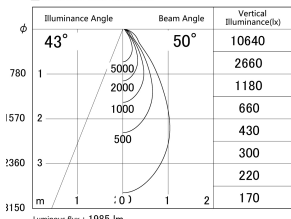

Item no. DD161-2045WW9040-FX

Series Name: AMMA Φ80 series Lens type
Fixed Antiglare (DD161-AG-FX)

■ Lighting Distribution Curve (cd/1000 lm)

Installation	Recessed mount
Type	High-efficiency antiglare type fixed downlight
Fixture wattage	21W
Beam angle	50deg
Color Temp.	4000K
CRI	Ra>90
Luminous	1986 lm
Body	Die-cast aluminum alloy
Body finish	N/A
Trim finish	White
Reflector finish	White
IP Rate	IP20
Light source	COB module
Input Voltage	AC220~240V
Dimming Type	Non-Dimmable
Certificate	CE,CCC
Cut Hole	80mm