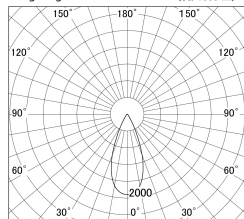

■ Lighting Distribution Curve (cd/1000 lm)