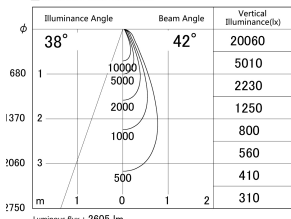

Item no. DD161-2540WW9040-FX

Series Name: AMMA Φ80 series Lens type
Fixed Antiglare (DD161-AG-FX)

■ Lighting Distribution Curve (cd/1000 lm)

Installation	Recessed mount
Type	High-efficiency antiglare type fixed downlight
Fixture wattage	24W
Beam angle	42deg
Color Temp.	4000K
CRI	Ra>90
Luminous	2607 lm
Body	Die-cast aluminum alloy
Body finish	N/A
Trim finish	White
Reflector finish	White
IP Rate	IP20
Light source	COB module
Input Voltage	AC220~240V
Dimming Type	Non-Dimmable
Certificate	CE,CCC
Cut Hole	80mm