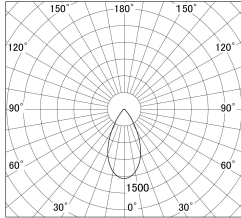

■ Lighting Distribution Curve (cd/1000 lm)