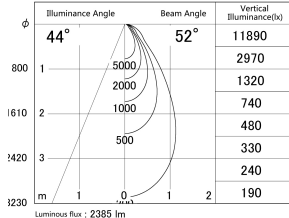

Item no. DD161-2545WW9040-FX

Series Name: AMMA Φ80 series Lens type
Fixed Antiglare (DD161-AG-FX)

■ Lighting Distribution Curve (cd/1000 lm)

Installation	Recessed mount
Type	High-efficiency antiglare type fixed downlight
Fixture wattage	24W
Beam angle	52deg
Color Temp.	4000K
CRI	Ra>90
Luminous	2387 lm
Body	Die-cast aluminum alloy
Body finish	N/A
Trim finish	White
Reflector finish	White
IP Rate	IP20
Light source	COB module
Input Voltage	AC220~240V
Dimming Type	Non-Dimmable
Certificate	CE,CCC
Cut Hole	80mm