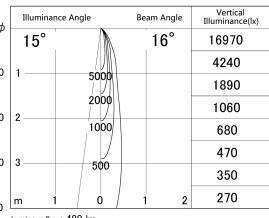

Item no. DD161-0515MW9027-FX-TL

Series Name: AMMA Φ80 series Lens type Fixed Antiglare (DD161-AG-FX)

■ Lighting Distribution Curve (cd/1000 lm)

Installation	Recessed mount
Type	High-efficiency antiglare type fixed downlight
Fixture wattage	5W
Beam angle	16deg
Color Temp.	2700K
CRI	Ra>90
Luminous	481 lm
Body	Die-castaluminumalloy
Body finish	N/A
Trim finish	White
Reflector finish	Mirror
IP Rate	IP20
Light source	COB module
Input Voltage	AC220~240V
Dimming Type	Non-Dimmable
Certificate	CE,CCC
Cut Hole	80mm