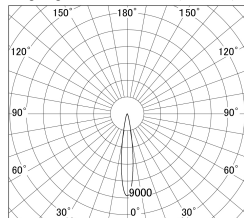

■ Lighting Distribution Curve (cd/1000 lm)