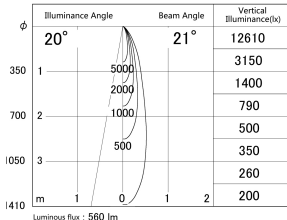

Item no. DD161-0520MW9027-FX-TL

Series Name: AMMA Φ80 series Lens type Fixed Antiglare (DD161-AG-FX)

■ Lighting Distribution Curve (cd/1000 lm)

Installation	Recessed mount
Type	High-efficiency antiglare type fixed downlight
Fixture wattage	5W
Beam angle	21deg
Color Temp.	2700K
CRI	Ra>90
Luminous	560 lm
Body	Die-castaluminumalloy
Body finish	N/A
Trim finish	White
Reflector finish	Mirror
IP Rate	IP20
Light source	COB module
Input Voltage	AC220~240V
Dimming Type	Non-Dimmable
Certificate	CE,CCC
Cut Hole	80mm