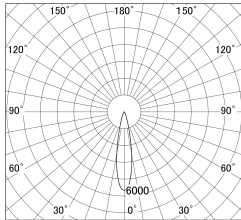

■ Lighting Distribution Curve (cd/1000 lm)