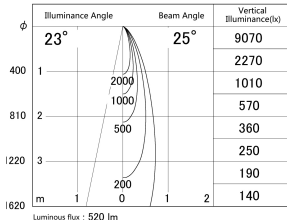

Item no. DD161-0525MW9027-FX-TL

Series Name: AMMA Φ80 series Lens type Fixed Antiglare (DD161-AG-FX)

■ Lighting Distribution Curve (cd/1000 lm)

Installation	Recessed mount
Type	High-efficiency antiglare type fixed downlight
Fixture wattage	5W
Beam angle	25deg
Color Temp.	2700K
CRI	Ra>90
Luminous	520 lm
Body	Die-cast aluminum alloy
Body finish	N/A
Trim finish	White
Reflector finish	Mirror
IP Rate	IP20
Light source	COB module
Input Voltage	AC220~240V
Dimming Type	Non-Dimmable
Certificate	CE,CCC
Cut Hole	80mm