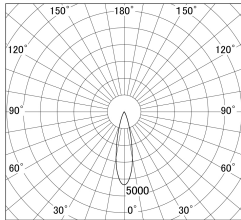

■ Lighting Distribution Curve (cd/1000 lm)