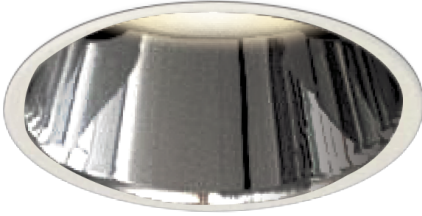

Item no. DD161-0535MW9027-FX-TL

Series Name: AMMA Φ80 series Lens type Fixed Antiglare (DD161-AG-FX)