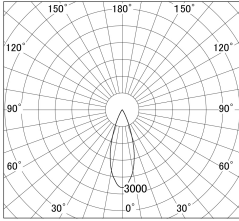

■ Lighting Distribution Curve (cd/1000 lm)