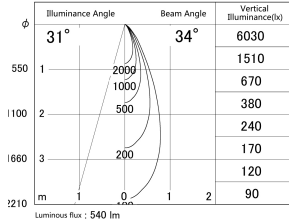

Item no. DD161-0535MW9027-FX-TL

Series Name: AMMA Φ80 series Lens type Fixed Antiglare (DD161-AG-FX)

■ Lighting Distribution Curve (cd/1000 lm)

Installation	Recessed mount
Type	High-efficiency antiglare type fixed downlight
Fixture wattage	5W
Beam angle	34deg
Color Temp.	2700K
CRI	Ra>90
Luminous	541 lm
Body	Die-castaluminumalloy
Body finish	N/A
Trim finish	White
Reflector finish	Mirror
IP Rate	IP20
Light source	COB module
Input Voltage	AC220~240V
Dimming Type	Non-Dimmable
Certificate	CE,CCC
Cut Hole	80mm