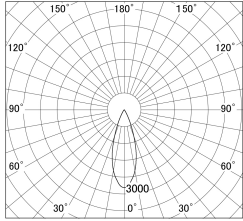

■ Lighting Distribution Curve (cd/1000 lm)