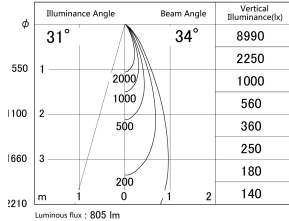

Item no. DD161-0835MW9027-FX-TL

Series Name: AMMA Φ80 series Lens type Fixed Antiglare (DD161-AG-FX)

■ Lighting Distribution Curve (cd/1000 lm)

Installation	Recessed mount
Type	High-efficiency antiglare type fixed downlight
Fixture wattage	7.5W
Beam angle	34deg
Color Temp.	2700K
CRI	Ra>90
Luminous	807 lm
Body	Die-cast aluminum alloy
Body finish	N/A
Trim finish	White
Reflector finish	Mirror
IP Rate	IP20
Light source	COB module
Input Voltage	AC220~240V
Dimming Type	Non-Dimmable
Certificate	CE,CCC
Cut Hole	80mm