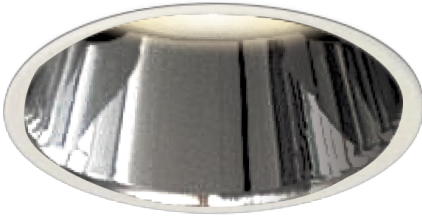

Item no. DD161-0835MW9027-FX-TL

Series Name: AMMA Φ80 series Lens type Fixed Antiglare (DD161-AG-FX)