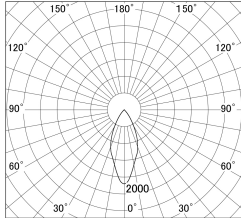

■ Lighting Distribution Curve (cd/1000 lm)