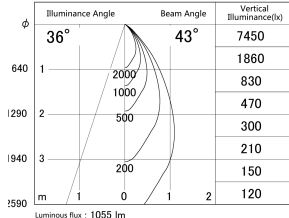

Item no. DD161-1045MW9027-FX-TL

Series Name: AMMA Φ80 series Lens type Fixed Antiglare (DD161-AG-FX)

■ Lighting Distribution Curve (cd/1000 lm)

Installation	Recessed mount
Type	High-efficiency antiglare type fixed downlight
Fixture wattage	10.5W
Beam angle	43deg
Color Temp.	2700K
CRI	Ra>90
Luminous	1053 lm
Body	Die-castaluminumalloy
Body finish	N/A
Trim finish	White
Reflector finish	Mirror
IP Rate	IP20
Light source	COB module
Input Voltage	AC220~240V
Dimming Type	Non-Dimmable
Certificate	CE,CCC
Cut Hole	80mm