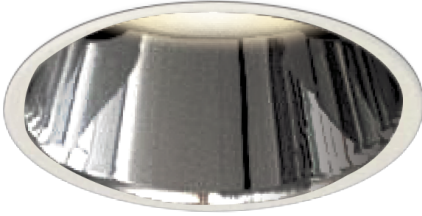

Item no. DD161-1520MW9027-FX-TL

Series Name: AMMA Φ80 series Lens type Fixed Antiglare (DD161-AG-FX)