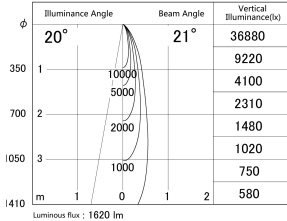

Item no. DD161-1520MW9027-FX-TL

Series Name: AMMA Φ80 series Lens type Fixed Antiglare (DD161-AG-FX)

■ Lighting Distribution Curve (cd/1000 lm)

Installation	Recessed mount
Type	High-efficiency antiglare type fixed downlight
Fixture wattage	14W
Beam angle	21deg
Color Temp.	2700K
CRI	Ra>90
Luminous	1620 lm
Body	Die-cast aluminum alloy
Body finish	N/A
Trim finish	White
Reflector finish	Mirror
IP Rate	IP20
Light source	COB module
Input Voltage	AC220~240V
Dimming Type	Non-Dimmable
Certificate	CE,CCC
Cut Hole	80mm