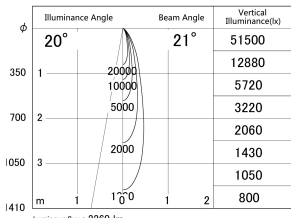

Item no. DD161-2020MW9027-FX-TL

Series Name: AMMA Φ80 series Lens type Fixed Antiglare (DD161-AG-FX)

■ Lighting Distribution Curve (cd/1000 lm)

Installation	Recessed mount
Type	High-efficiency antiglare type fixed downlight
Fixture wattage	21W
Beam angle	21deg
Color Temp.	2700K
CRI	Ra>90
Luminous	2262 lm
Body	Die-castaluminumalloy
Body finish	N/A
Trim finish	White
Reflector finish	Mirror
IP Rate	IP20
Light source	COB module
Input Voltage	AC220~240V
Dimming Type	Non-Dimmable
Certificate	CE,CCC
Cut Hole	80mm