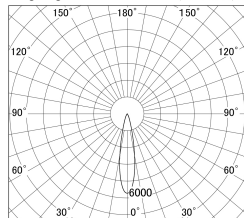

■ Lighting Distribution Curve (cd/1000 lm)