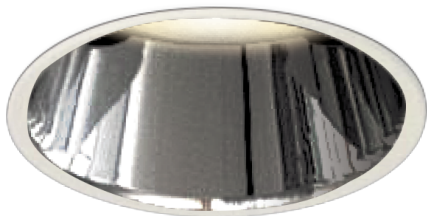

Item no. DD161-2020MW9027-FX-TL

Series Name: AMMA Φ80 series Lens type Fixed Antiglare (DD161-AG-FX)