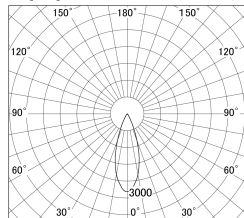

■ Lighting Distribution Curve (cd/1000 lm)