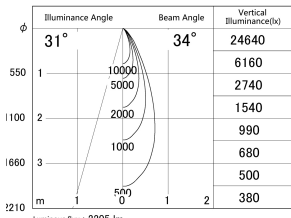

Item no. DD161-2035MW9027-FX-TL

Series Name: AMMA Φ80 series Lens type Fixed Antiglare (DD161-AG-FX)

■ Lighting Distribution Curve (cd/1000 lm)

Installation	Recessed mount
Type	High-efficiency antiglare type fixed downlight
Fixture wattage	21W
Beam angle	34deg
Color Temp.	2700K
CRI	Ra>90
Luminous	2207 lm
Body	Die-castaluminumalloy
Body finish	N/A
Trim finish	White
Reflector finish	Mirror
IP Rate	IP20
Light source	COB module
Input Voltage	AC220~240V
Dimming Type	Non-Dimmable
Certificate	CE,CCC
Cut Hole	80mm