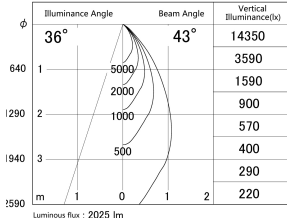

Item no. DD161-2045MW9027-FX-TL

Series Name: AMMA Φ80 series Lens type Fixed Antiglare (DD161-AG-FX)

■ Lighting Distribution Curve (cd/1000 lm)

Installation	Recessed mount
Type	High-efficiency antiglare type fixed downlight
Fixture wattage	21W
Beam angle	43deg
Color Temp.	2700K
CRI	Ra>90
Luminous	2027 lm
Body	Die-castaluminumalloy
Body finish	N/A
Trim finish	White
Reflector finish	Mirror
IP Rate	IP20
Light source	COB module
Input Voltage	AC220~240V
Dimming Type	Non-Dimmable
Certificate	CE,CCC
Cut Hole	80mm