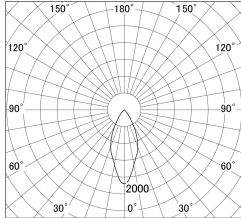

■ Lighting Distribution Curve (cd/1000 lm)