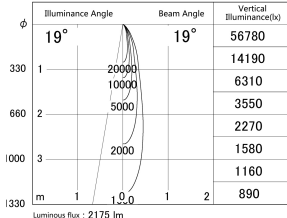

Item no. DD161-2520MW9027-FX-TL

Series Name: AMMA Φ80 series Lens type Fixed Antiglare (DD161-AG-FX)

■ Lighting Distribution Curve (cd/1000 lm)

Installation	Recessed mount
Type	High-efficiency antiglare type fixed downlight
Fixture wattage	24W
Beam angle	19deg
Color Temp.	2700K
CRI	Ra>90
Luminous	2176 lm
Body	Die-castaluminumalloy
Body finish	N/A
Trim finish	White
Reflector finish	Mirror
IP Rate	IP20
Light source	COB module
Input Voltage	AC220~240V
Dimming Type	Non-Dimmable
Certificate	CE,CCC
Cut Hole	80mm