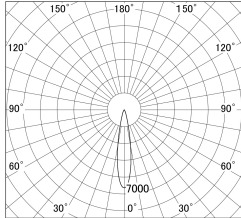

■ Lighting Distribution Curve (cd/1000 lm)