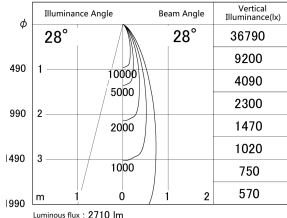

Item no. DD161-2525MW9027-FX-TL

Series Name: AMMA Φ80 series Lens type Fixed Antiglare (DD161-AG-FX)

■ Lighting Distribution Curve (cd/1000 lm)

Installation	Recessed mount
Type	High-efficiency antiglare type fixed downlight
Fixture wattage	24W
Beam angle	28deg
Color Temp.	2700K
CRI	Ra>90
Luminous	2710 lm
Body	Die-castaluminumalloy
Body finish	N/A
Trim finish	White
Reflector finish	Mirror
IP Rate	IP20
Light source	COB module
Input Voltage	AC220~240V
Dimming Type	Non-Dimmable
Certificate	CE,CCC
Cut Hole	80mm