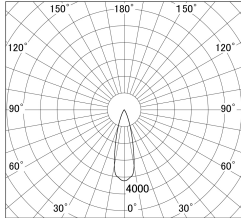

■ Lighting Distribution Curve (cd/1000 lm)