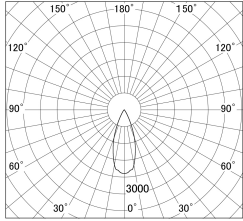

■ Lighting Distribution Curve (cd/1000 lm)