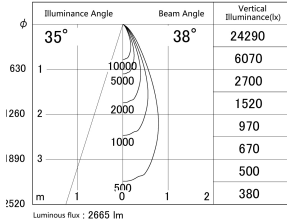

Item no. DD161-2540MW9027-FX-TL

Series Name: AMMA Φ80 series Lens type Fixed Antiglare (DD161-AG-FX)

■ Lighting Distribution Curve (cd/1000 lm)

Installation	Recessed mount
Type	High-efficiency antiglare type fixed downlight
Fixture wattage	24W
Beam angle	38deg
Color Temp.	2700K
CRI	Ra>90
Luminous	2667 lm
Body	Die-castaluminumalloy
Body finish	N/A
Trim finish	White
Reflector finish	Mirror
IP Rate	IP20
Light source	COB module
Input Voltage	AC220~240V
Dimming Type	Non-Dimmable
Certificate	CE,CCC
Cut Hole	80mm