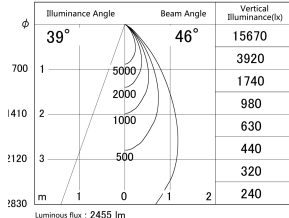

Item no. DD161-2545MW9027-FX-TL

Series Name: AMMA Φ80 series Lens type Fixed Antiglare (DD161-AG-FX)

■ Lighting Distribution Curve (cd/1000 lm)

Installation	Recessed mount
Type	High-efficiency antiglare type fixed downlight
Fixture wattage	24W
Beam angle	46deg
Color Temp.	2700K
CRI	Ra>90
Luminous	2456 lm
Body	Die-castaluminumalloy
Body finish	N/A
Trim finish	White
Reflector finish	Mirror
IP Rate	IP20
Light source	COB module
Input Voltage	AC220~240V
Dimming Type	Non-Dimmable
Certificate	CE,CCC
Cut Hole	80mm