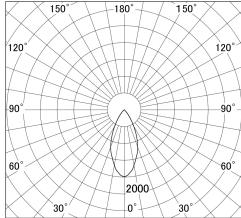

■ Lighting Distribution Curve (cd/1000 lm)