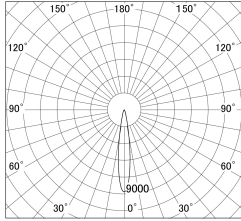

■ Lighting Distribution Curve (cd/1000 lm)