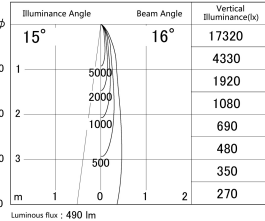

Item no. DD161-0515MW9030-FX-TL

Series Name: AMMA Φ80 series Lens type Fixed Antiglare (DD161-AG-FX)

■ Lighting Distribution Curve (cd/1000 lm)

Installation	Recessed mount
Type	High-efficiency antiglare type fixed downlight
Fixture wattage	5W
Beam angle	16deg
Color Temp.	3000K
CRI	Ra>90
Luminous	491 lm
Body	Die-castaluminumalloy
Body finish	N/A
Trim finish	White
Reflector finish	Mirror
IP Rate	IP20
Light source	COB module
Input Voltage	AC220~240V
Dimming Type	Non-Dimmable
Certificate	CE,CCC
Cut Hole	80mm