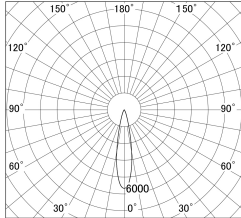

■ Lighting Distribution Curve (cd/1000 lm)