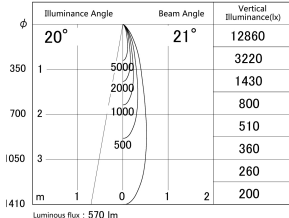

Item no. DD161-0520MW9030-FX-TL

Series Name: AMMA Φ80 series Lens type Fixed Antiglare (DD161-AG-FX)

■ Lighting Distribution Curve (cd/1000 lm)

Installation	Recessed mount
Type	High-efficiency antiglare type fixed downlight
Fixture wattage	5W
Beam angle	21deg
Color Temp.	3000K
CRI	Ra>90
Luminous	571 lm
Body	Die-castaluminumalloy
Body finish	N/A
Trim finish	White
Reflector finish	Mirror
IP Rate	IP20
Light source	COB module
Input Voltage	AC220~240V
Dimming Type	Non-Dimmable
Certificate	CE,CCC
Cut Hole	80mm