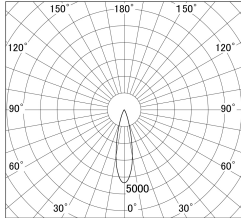

■ Lighting Distribution Curve (cd/1000 lm)