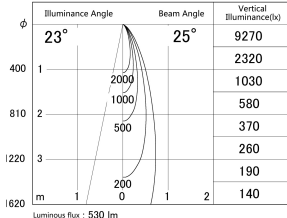

Item no. DD161-0525MW9030-FX-TL

Series Name: AMMA Φ80 series Lens type Fixed Antiglare (DD161-AG-FX)

■ Lighting Distribution Curve (cd/1000 lm)

Installation	Recessed mount
Type	High-efficiency antiglare type fixed downlight
Fixture wattage	5W
Beam angle	25deg
Color Temp.	3000K
CRI	Ra>90
Luminous	531 lm
Body	Die-cast aluminum alloy
Body finish	N/A
Trim finish	White
Reflector finish	Mirror
IP Rate	IP20
Light source	COB module
Input Voltage	AC220~240V
Dimming Type	Non-Dimmable
Certificate	CE,CCC
Cut Hole	80mm