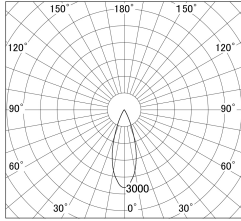

■ Lighting Distribution Curve (cd/1000 lm)