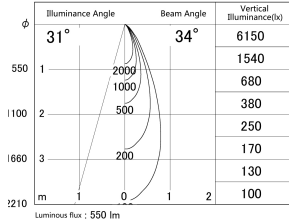

Item no. DD161-0535MW9030-FX-TL

Series Name: AMMA Φ80 series Lens type Fixed Antiglare (DD161-AG-FX)

■ Lighting Distribution Curve (cd/1000 lm)

Installation	Recessed mount
Type	High-efficiency antiglare type fixed downlight
Fixture wattage	5W
Beam angle	34deg
Color Temp.	3000K
CRI	Ra>90
Luminous	552 lm
Body	Die-castaluminumalloy
Body finish	N/A
Trim finish	White
Reflector finish	Mirror
IP Rate	IP20
Light source	COB module
Input Voltage	AC220~240V
Dimming Type	Non-Dimmable
Certificate	CE,CCC
Cut Hole	80mm