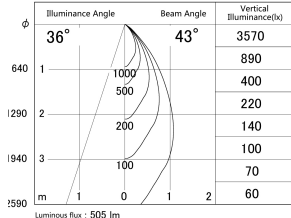

Item no. DD161-0545MW9030-FX-TL

Series Name: AMMA Φ80 series Lens type Fixed Antiglare (DD161-AG-FX)

■ Lighting Distribution Curve (cd/1000 lm)

Installation	Recessed mount
Type	High-efficiency antiglare type fixed downlight
Fixture wattage	5W
Beam angle	43deg
Color Temp.	3000K
CRI	Ra>90
Luminous	507 lm
Body	Die-castaluminumalloy
Body finish	N/A
Trim finish	White
Reflector finish	Mirror
IP Rate	IP20
Light source	COB module
Input Voltage	AC220~240V
Dimming Type	Non-Dimmable
Certificate	CE,CCC
Cut Hole	80mm