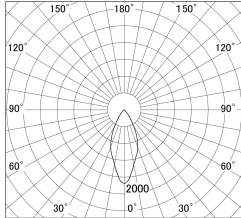

■ Lighting Distribution Curve (cd/1000 lm)