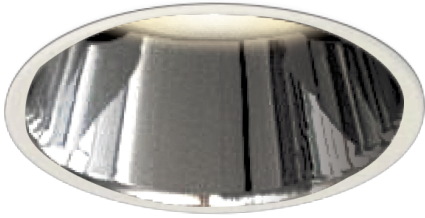

Item no. DD161-0545MW9030-FX-TL

Series Name: AMMA Φ80 series Lens type Fixed Antiglare (DD161-AG-FX)