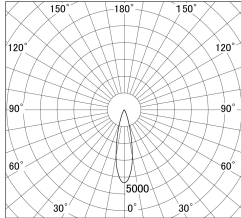

■ Lighting Distribution Curve (cd/1000 lm)