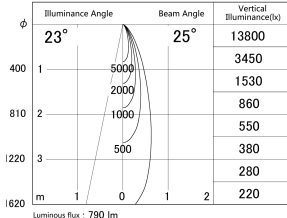

Item no. DD161-0825MW9030-FX-TL

Series Name: AMMA Φ80 series Lens type Fixed Antiglare (DD161-AG-FX)

■ Lighting Distribution Curve (cd/1000 lm)

Installation	Recessed mount
Type	High-efficiency antiglare type fixed downlight
Fixture wattage	7.5W
Beam angle	25deg
Color Temp.	3000K
CRI	Ra>90
Luminous	791 lm
Body	Die-cast aluminum alloy
Body finish	N/A
Trim finish	White
Reflector finish	Mirror
IP Rate	IP20
Light source	COB module
Input Voltage	AC220~240V
Dimming Type	Non-Dimmable
Certificate	CE,CCC
Cut Hole	80mm