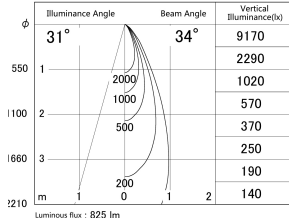

Item no. DD161-0835MW9030-FX-TL

Series Name: AMMA Φ80 series Lens type Fixed Antiglare (DD161-AG-FX)

■ Lighting Distribution Curve (cd/1000 lm)

Installation	Recessed mount
Type	High-efficiency antiglare type fixed downlight
Fixture wattage	7.5W
Beam angle	34deg
Color Temp.	3000K
CRI	Ra>90
Luminous	823 lm
Body	Die-cast aluminum alloy
Body finish	N/A
Trim finish	White
Reflector finish	Mirror
IP Rate	IP20
Light source	COB module
Input Voltage	AC220~240V
Dimming Type	Non-Dimmable
Certificate	CE,CCC
Cut Hole	80mm