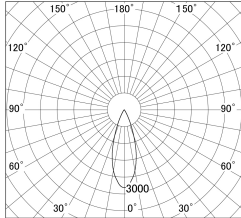

■ Lighting Distribution Curve (cd/1000 lm)