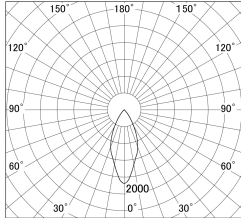

■ Lighting Distribution Curve (cd/1000 lm)