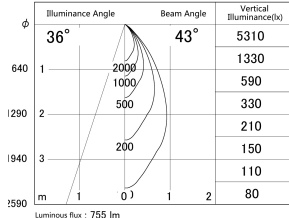

Item no. DD161-0845MW9030-FX-TL

Series Name: AMMA Φ80 series Lens type Fixed Antiglare (DD161-AG-FX)

■ Lighting Distribution Curve (cd/1000 lm)

Installation	Recessed mount
Type	High-efficiency antiglare type fixed downlight
Fixture wattage	7.5W
Beam angle	43deg
Color Temp.	3000K
CRI	Ra>90
Luminous	755 lm
Body	Die-cast aluminum alloy
Body finish	N/A
Trim finish	White
Reflector finish	Mirror
IP Rate	IP20
Light source	COB module
Input Voltage	AC220~240V
Dimming Type	Non-Dimmable
Certificate	CE,CCC
Cut Hole	80mm