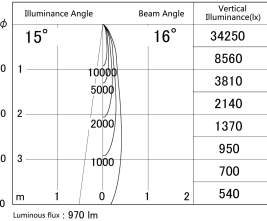

Item no. DD161-1015MW9030-FX-TL

Series Name: AMMA Φ80 series Lens type Fixed Antiglare (DD161-AG-FX)

■ Lighting Distribution Curve (cd/1000 lm)

Installation	Recessed mount
Type	High-efficiency antiglare type fixed downlight
Fixture wattage	10.5W
Beam angle	16deg
Color Temp.	3000K
CRI	Ra>90
Luminous	971 lm
Body	Die-castaluminumalloy
Body finish	N/A
Trim finish	White
Reflector finish	Mirror
IP Rate	IP20
Light source	COB module
Input Voltage	AC220~240V
Dimming Type	Non-Dimmable
Certificate	CE,CCC
Cut Hole	80mm