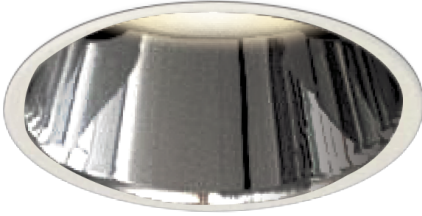

Item no. DD161-1015MW9030-FX-TL

Series Name: AMMA Φ80 series Lens type Fixed Antiglare (DD161-AG-FX)