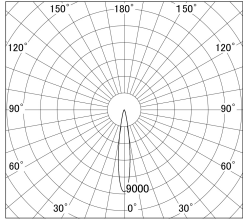

■ Lighting Distribution Curve (cd/1000 lm)