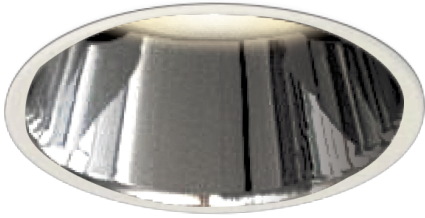

Item no. DD161-1020MW9030-FX-TL

Series Name: AMMA Φ80 series Lens type Fixed Antiglare (DD161-AG-FX)