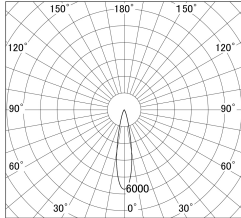

■ Lighting Distribution Curve (cd/1000 lm)