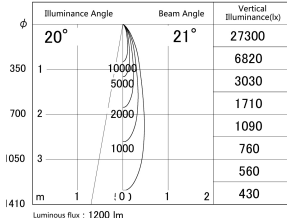

Item no. DD161-1020MW9030-FX-TL

Series Name: AMMA Φ80 series Lens type Fixed Antiglare (DD161-AG-FX)

■ Lighting Distribution Curve (cd/1000 lm)

Installation	Recessed mount
Type	High-efficiency antiglare type fixed downlight
Fixture wattage	10.5W
Beam angle	21deg
Color Temp.	3000K
CRI	Ra>90
Luminous	1199 lm
Body	Die-castaluminumalloy
Body finish	N/A
Trim finish	White
Reflector finish	Mirror
IP Rate	IP20
Light source	COB module
Input Voltage	AC220~240V
Dimming Type	Non-Dimmable
Certificate	CE,CCC
Cut Hole	80mm