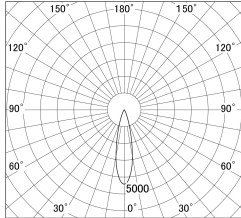

Item no. DD161-1025MW9030-FX-TL

Series Name: AMMA Φ80 series Lens type Fixed Antiglare (DD161-AG-FX)

■ Lighting Distribution Curve (cd/1000 lm)

■ Direct Horizontal Illuminance (lx)

Installation	Recessed mount
Type	High-efficiency antiglare type fixed downlight
Fixture wattage	10.5W
Beam angle	24deg
Color Temp.	3000K
CRI	Ra>90
Luminous	1125 lm
Body	Die-cast aluminum alloy
Body finish	N/A
Trim finish	White
Reflector finish	Mirror
IP Rate	IP20
Light source	COB module
Input Voltage	AC220~240V
Dimming Type	Non-Dimmable
Certificate	CE,CCC
Cut Hole	80mm