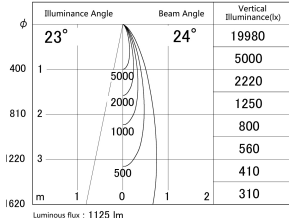

Item no. DD161-1025MW9030-FX-TL

Series Name: AMMA Φ80 series Lens type Fixed Antiglare (DD161-AG-FX)

■ Lighting Distribution Curve (cd/1000 lm)

■ Direct Horizontal Illuminance (lx)

Installation	Recessed mount
Type	High-efficiency antiglare type fixed downlight
Fixture wattage	10.5W
Beam angle	24deg
Color Temp.	3000K
CRI	Ra>90
Luminous	1125 lm
Body	Die-cast aluminum alloy
Body finish	N/A
Trim finish	White
Reflector finish	Mirror
IP Rate	IP20
Light source	COB module
Input Voltage	AC220~240V
Dimming Type	Non-Dimmable
Certificate	CE,CCC
Cut Hole	80mm