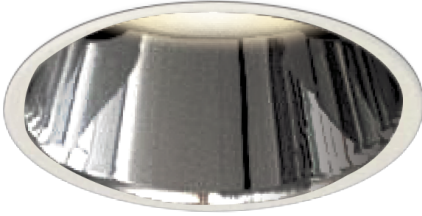

Item no. DD161-1045MW9030-FX-TL

Series Name: AMMA Φ80 series Lens type Fixed Antiglare (DD161-AG-FX)