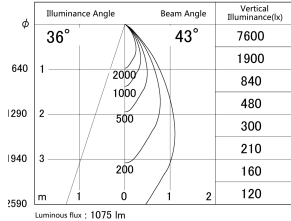

Item no. DD161-1045MW9030-FX-TL

Series Name: AMMA Φ80 series Lens type Fixed Antiglare (DD161-AG-FX)

■ Lighting Distribution Curve (cd/1000 lm)

Installation	Recessed mount
Type	High-efficiency antiglare type fixed downlight
Fixture wattage	10.5W
Beam angle	43deg
Color Temp.	3000K
CRI	Ra>90
Luminous	1074 lm
Body	Die-cast aluminum alloy
Body finish	N/A
Trim finish	White
Reflector finish	Mirror
IP Rate	IP20
Light source	COB module
Input Voltage	AC220~240V
Dimming Type	Non-Dimmable
Certificate	CE,CCC
Cut Hole	80mm