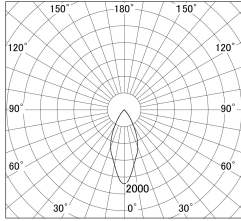

■ Lighting Distribution Curve (cd/1000 lm)