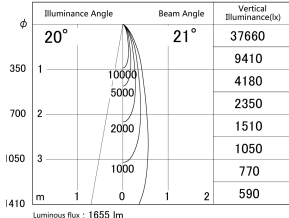

Item no. DD161-1520MW9030-FX-TL

Series Name: AMMA Φ80 series Lens type Fixed Antiglare (DD161-AG-FX)

■ Lighting Distribution Curve (cd/1000 lm)

■ Direct Horizontal Illuminance (lx)

Installation	Recessed mount
Type	High-efficiency antiglare type fixed downlight
Fixture wattage	14W
Beam angle	21deg
Color Temp.	3000K
CRI	Ra>90
Luminous	1654 lm
Body	Die-castaluminumalloy
Body finish	N/A
Trim finish	White
Reflector finish	Mirror
IP Rate	IP20
Light source	COB module
Input Voltage	AC220~240V
Dimming Type	Non-Dimmable
Certificate	CE,CCC
Cut Hole	80mm