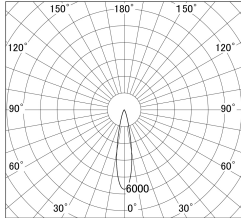

Item no. DD161-1520MW9030-FX-TL

Series Name: AMMA Φ80 series Lens type Fixed Antiglare (DD161-AG-FX)

■ Lighting Distribution Curve (cd/1000 lm)

■ Direct Horizontal Illuminance (lx)

Installation	Recessed mount
Type	High-efficiency antiglare type fixed downlight
Fixture wattage	14W
Beam angle	21deg
Color Temp.	3000K
CRI	Ra>90
Luminous	1654 lm
Body	Die-castaluminumalloy
Body finish	N/A
Trim finish	White
Reflector finish	Mirror
IP Rate	IP20
Light source	COB module
Input Voltage	AC220~240V
Dimming Type	Non-Dimmable
Certificate	CE,CCC
Cut Hole	80mm