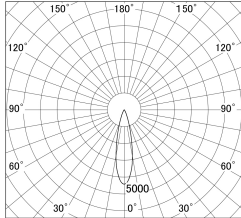

■ Lighting Distribution Curve (cd/1000 lm)