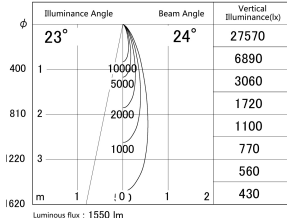

Item no. DD161-1525MW9030-FX-TL

Series Name: AMMA Φ80 series Lens type Fixed Antiglare (DD161-AG-FX)

■ Lighting Distribution Curve (cd/1000 lm)

Installation	Recessed mount
Type	High-efficiency antiglare type fixed downlight
Fixture wattage	14W
Beam angle	24deg
Color Temp.	3000K
CRI	Ra>90
Luminous	1552 lm
Body	Die-castaluminumalloy
Body finish	N/A
Trim finish	White
Reflector finish	Mirror
IP Rate	IP20
Light source	COB module
Input Voltage	AC220~240V
Dimming Type	Non-Dimmable
Certificate	CE,CCC
Cut Hole	80mm