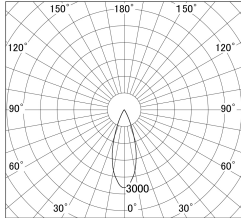

Item no. DD161-1535MW9030-FX-TL

Series Name: AMMA Φ80 series Lens type Fixed Antiglare (DD161-AG-FX)

■ Lighting Distribution Curve (cd/1000 lm)

■ Direct Horizontal Illuminance (lx)

Installation	Recessed mount
Type	High-efficiency antiglare type fixed downlight
Fixture wattage	14W
Beam angle	34deg
Color Temp.	3000K
CRI	Ra>90
Luminous	1613 lm
Body	Die-castaluminumalloy
Body finish	N/A
Trim finish	White
Reflector finish	Mirror
IP Rate	IP20
Light source	COB module
Input Voltage	AC220~240V
Dimming Type	Non-Dimmable
Certificate	CE,CCC
Cut Hole	80mm