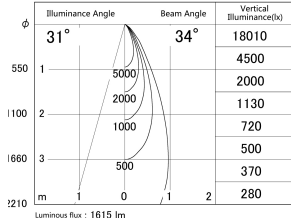

Item no. DD161-1535MW9030-FX-TL

Series Name: AMMA Φ80 series Lens type Fixed Antiglare (DD161-AG-FX)

■ Lighting Distribution Curve (cd/1000 lm)

■ Direct Horizontal Illuminance (lx)

Installation	Recessed mount
Type	High-efficiency antiglare type fixed downlight
Fixture wattage	14W
Beam angle	34deg
Color Temp.	3000K
CRI	Ra>90
Luminous	1613 lm
Body	Die-castaluminumalloy
Body finish	N/A
Trim finish	White
Reflector finish	Mirror
IP Rate	IP20
Light source	COB module
Input Voltage	AC220~240V
Dimming Type	Non-Dimmable
Certificate	CE,CCC
Cut Hole	80mm