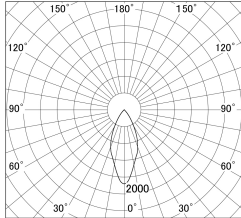

■ Lighting Distribution Curve (cd/1000 lm)