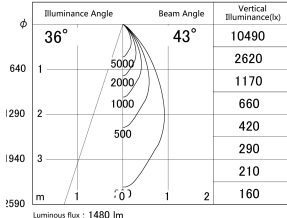

Item no. DD161-1545MW9030-FX-TL

Series Name: AMMA Φ80 series Lens type Fixed Antiglare (DD161-AG-FX)

■ Lighting Distribution Curve (cd/1000 lm)

Installation	Recessed mount
Type	High-efficiency antiglare type fixed downlight
Fixture wattage	14W
Beam angle	43deg
Color Temp.	3000K
CRI	Ra>90
Luminous	1482 lm
Body	Die-cast aluminum alloy
Body finish	N/A
Trim finish	White
Reflector finish	Mirror
IP Rate	IP20
Light source	COB module
Input Voltage	AC220~240V
Dimming Type	Non-Dimmable
Certificate	CE,CCC
Cut Hole	80mm