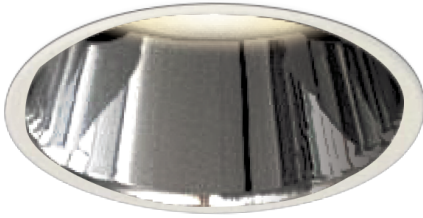

Item no. DD161-1545MW9030-FX-TL

Series Name: AMMA Φ80 series Lens type Fixed Antiglare (DD161-AG-FX)